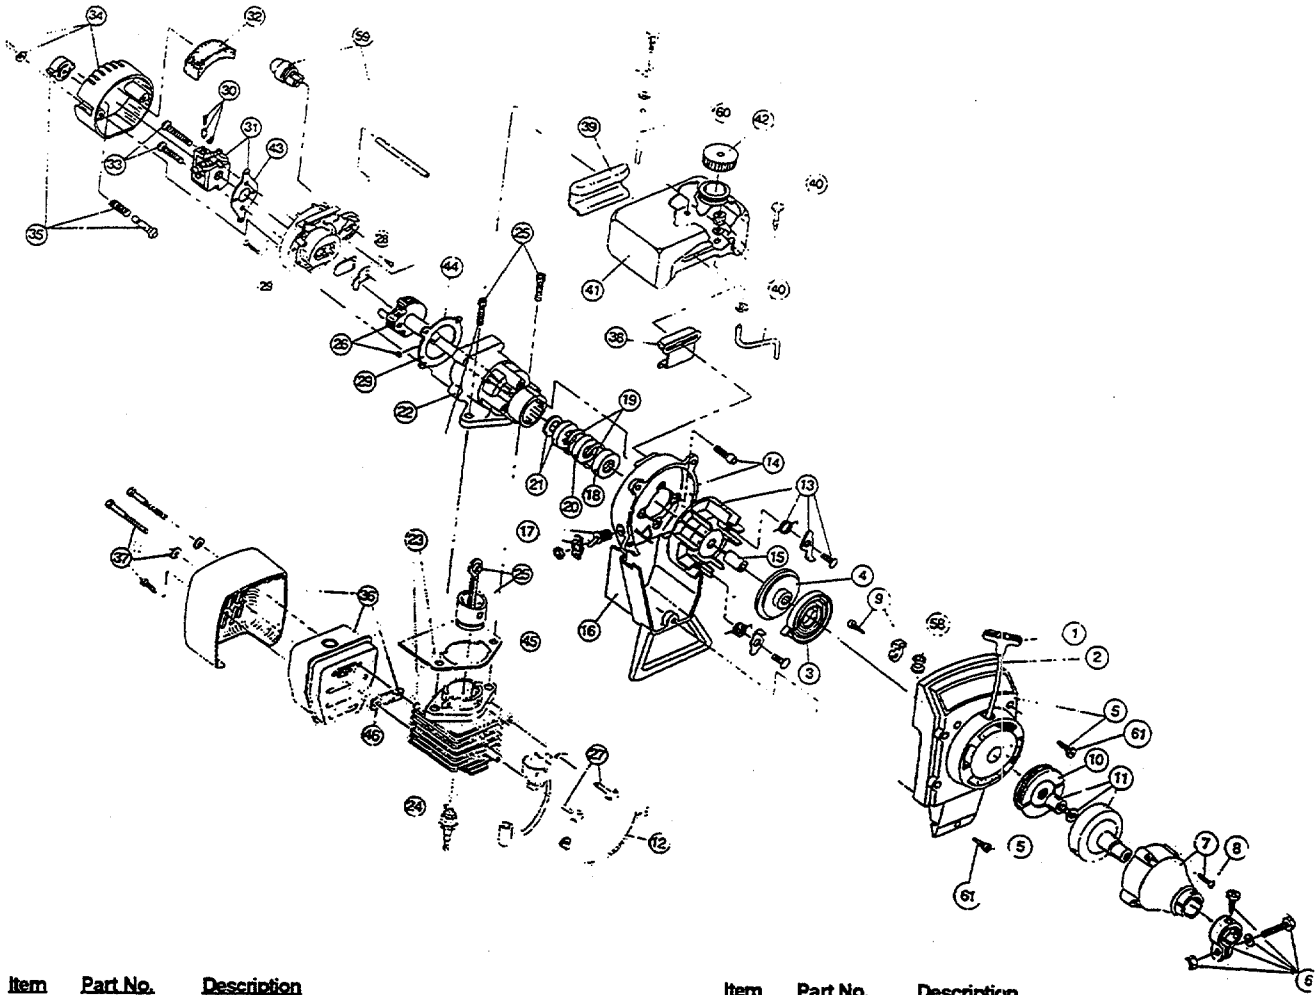

ENGINE PARTS - IDC 580

Item	Part No.	Description
1	610300	Pull Handle
2	613103	Rope
3	613102	Recoil Spring
4	683856	Recoil Pulley Assembly
5	147485	Starter Housing Assembly
6	153597	Upper Clamp Assembly
7	153590	Clutch Cover Assembly
8	145888	Clutch Cover Screw Assembly
9	153644	Pulley Retainer Assembly
10	153591	Clutch Rotor Assembly
11	153592	Clutch Drum Assembly
12	153177	Wire Lead
13	153624	Flywheel Assembly
14	153175	Shroud Assembly
15	145918	Spacer
16	153403	Shroud Extension and Stand
17	682035	Switch Assembly
18	610308	Outer Bearing
19	682040	Snap Ring Assembly
20	610309	Seal
21	682041	Inner Bearing Assembly
22	145563	Crankcase
23	611735	Cylinder Assembly
24	610311	Spark Plug
25	153302	Piston and Rod Assembly
26	145919	Power Shaft Assembly
27	683390	Module Assembly
28	682046	Reed Assembly
29	683972	Carburetor Mount Assembly
30	682048	Throttle Adjustment Assembly
31	147602	Carburetor Assembly
32	610312	Air Cleaner Filter
33	682505	Carburetor Mounting Screw Assembly
34	683410	Air Cleaner Cover Assembly
35	682052	Choke Knob Assembly