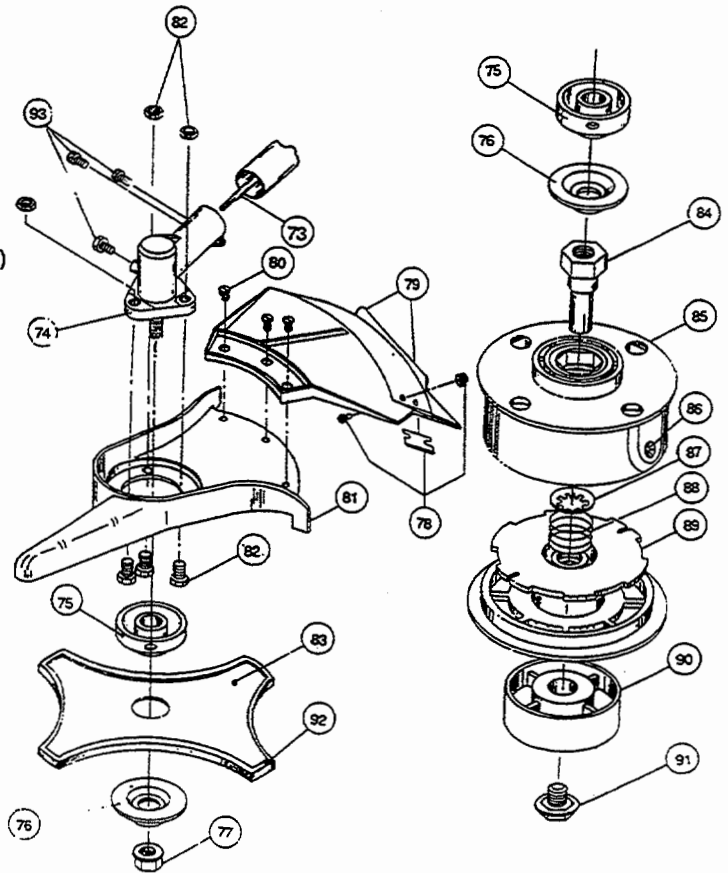

* not shown

The above part numbers are for serial numbers 802087725 thru 811097000.

BOOM & TRIMMER PARTS - IDC 580

Item	Part No.	Description
62	147590	Main Handle Grip
63	147594	Throttle Cable Housing Assembly
64	610315	Throttle Cable
65	683303	Throttle Trigger Assembly
66	610314	Throttle Trigger Spring
67	610327	Shoulder Strap Clamp
68	612831	Grip
69	612021	Tube Closure
70	682294	J-Handle Assembly (includes items 68 and 69)
71	683295	Handle Bracket Assembly
72	147486	Drive Shaft Housing Assembly
73	147542	Flexible Drive Shaft
74	147488	Gear Box Assembly (includes items 75-77)
75	147489	Blade Driver
76	147490	Lower Retaining Washer
77	147491	Lock Nut
78	682061	Blade Assembly
79	683299	Guard and Blade Assembly
80	683304	Guard Mounting Screws
81	147492	Guard
82	147539	Guard Mounting Screws
83	145873	4-Tooth Blade (includes item 92)
84	612483	Spool Shaft
85	147494	Outer Spool and Eyelet Assembly
86	145566	Eyelet
87	612026	Retainer (10 pack)
88	610636	Spring
89	147495	Inner Reel
90	147496	Bump Knob
91	147676	Bump Knob Bolt
92	147670	Blade Tooth Cover
93	147677	Mounting Hardware and Grease Plug Set
*94	682075	Shoulder Strap Assembly
*95	610375	Monofil Cutting Line, 50 ft.
*96	683628	Combination wrench
*97	147498	String head assembly (items 84-91, *95)