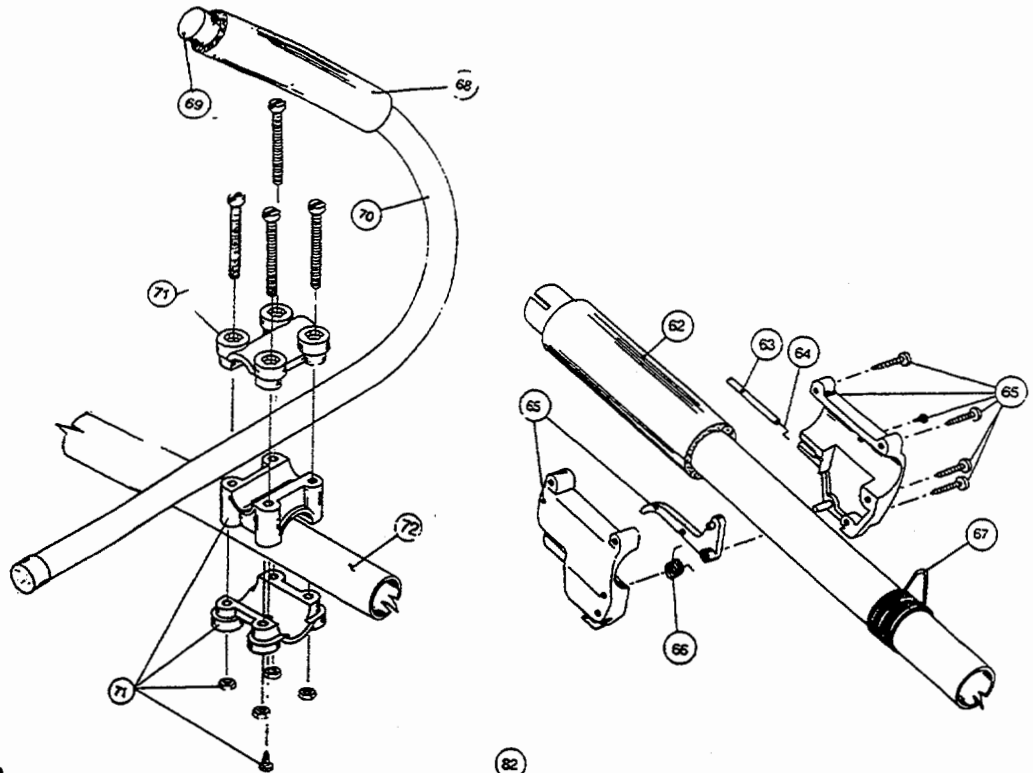

* not shown

The above part numbers are for serial numbers 802087725 thru 811097000.

BOOM & TRIMMER PARTS - IDC 580

Item	Part No.	Description
62	147590	Main Handle Grip
63	147594	Throttle Cable Housing Assembly
64	610315	Throttle Cable
65	683303	Throttle Trigger Assembly
66	610314	Throttle Trigger Spring
67	610327	Shoulder Strap Clamp
68	612831	Grip
69	612021	Tube Closure
70	682294	J-Handle Assembly (includes items 68 and 69)
71	683295	Handle Bracket Assembly
72	147486	Drive Shaft Housing Assembly
73	147542	Flexible Drive Shaft
74	147488	Gear Box Assembly (includes items 75-77)
75	147489	Blade Driver
76	147490	Lower Retaining Washer
77	147491	Lock Nut
78	682061	Blade Assembly
79	683299	Guard and Blade Assembly
80	683304	Guard Mounting Screws
81	147492	Guard
82	147539	Guard Mounting Screws
83	145873	4-Tooth Blade (includes item 92)
84	612483	Spool Shaft
85	147494	Outer Spool and Eyelet Assembly
86	145566	Eyelet
87	612026	Retainer (10 pack)
88	610636	Spring
89	147495	Inner Reel
90	147496	Bump Knob
91	147676	Bump Knob Bolt
92	147670	Blade Tooth Cover
93	147677	Mounting Hardware and Grease Plug Set
*94	682075	Shoulder Strap Assembly
*95	610375	Monofil Cutting Line, 50 ft.
*96	683628	Combination wrench
*97	147498	String head assembly (items 84-91, *95)